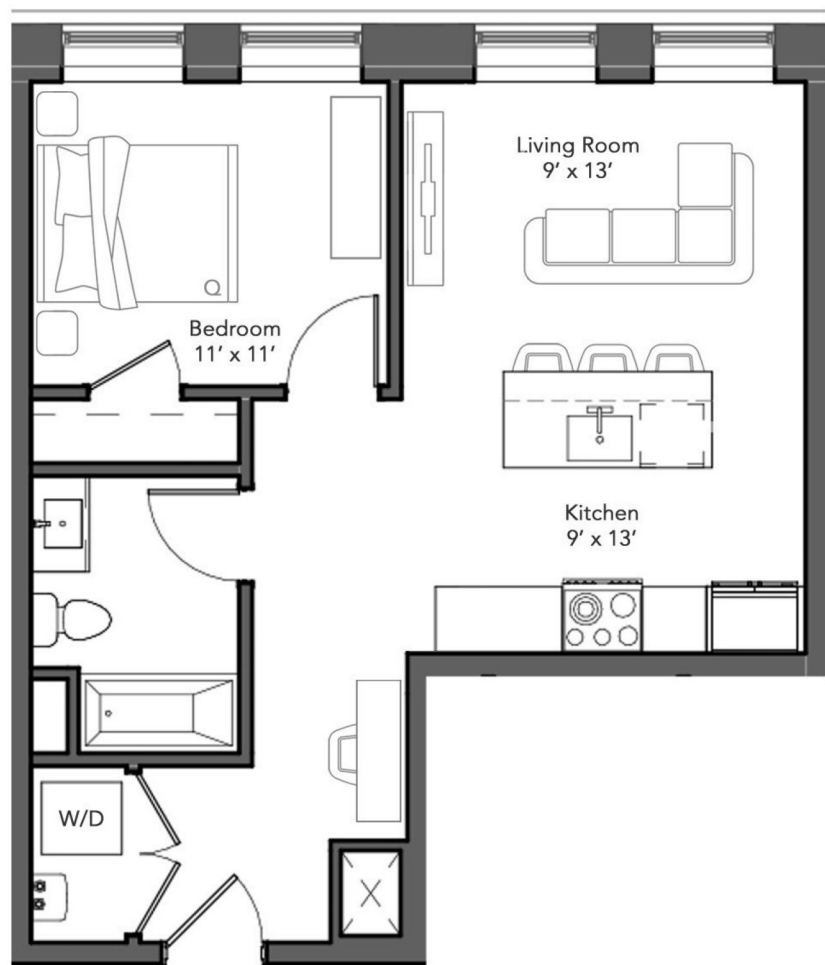

ALLSTON HALL

www.AllstonHall.com

UNIT 202
641 SF

\$549,000

2nd Floor

All marketing materials including renderings and floorplans are subject to change and are subject to errors and omissions. Square footages and dimensions are approximate.

ALLSTON HALL

www.AllstonHall.com

UNIT 401
1,145 SF

\$688,000

Lower Level Floorplan | 800 SF

4th Floor

All marketing materials including renderings and floorplans are subject to change and are subject to errors and omissions. Square footages and dimensions are approximate.

www.AllstonHall.com

UNIT 401
1,145 SF

Mezzanine Level Floorplan | 345 SF

4th Floor

All marketing materials including renderings and floorplans are subject to change and are subject to errors and omissions. Square footages and dimensions are approximate.