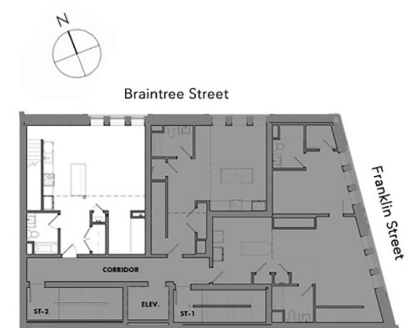

ALLSTON HALL

www.AllstonHall.com

UNIT 202
641 SF

\$549,000

2nd Floor

All marketing materials including renderings and floorplans are subject to change and are subject to errors and omissions. Square footages and dimensions are approximate.

ALLSTON HALL

www.AllstonHall.com

UNIT 401
1,145 SF

\$688,000

Lower Level Floorplan | 800 SF

4th Floor

All marketing materials including renderings and floorplans are subject to change and are subject to errors and omissions. Square footages and dimensions are approximate.

www.AllstonHall.com

UNIT 401
1,145 SF

Mezzanine Level Floorplan | 345 SF

4th Floor

All marketing materials including renderings and floorplans are subject to change and are subject to errors and omissions. Square footages and dimensions are approximate.