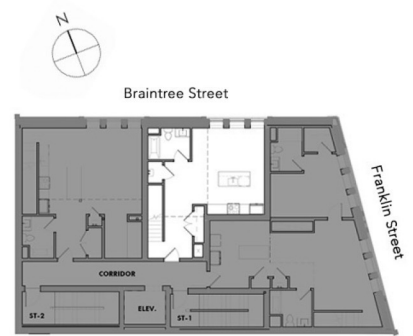

ALLSTON HALL

www.AllstonHall.com

UNIT 202
641 SF

\$549,000

2nd Floor

All marketing materials including renderings and floorplans are subject to change and are subject to errors and omissions. Square footages and dimensions are approximate.

ALLSTON HALL

www.AllstonHall.com

UNIT 401
1,145 SF

\$688,000

Lower Level Floorplan | 800 SF

4th Floor

All marketing materials including renderings and floorplans are subject to change and are subject to errors and omissions. Square footages and dimensions are approximate.

www.AllstonHall.com

UNIT 401
1,145 SF

Mezzanine Level Floorplan | 345 SF

4th Floor

All marketing materials including renderings and floorplans are subject to change and are subject to errors and omissions. Square footages and dimensions are approximate.