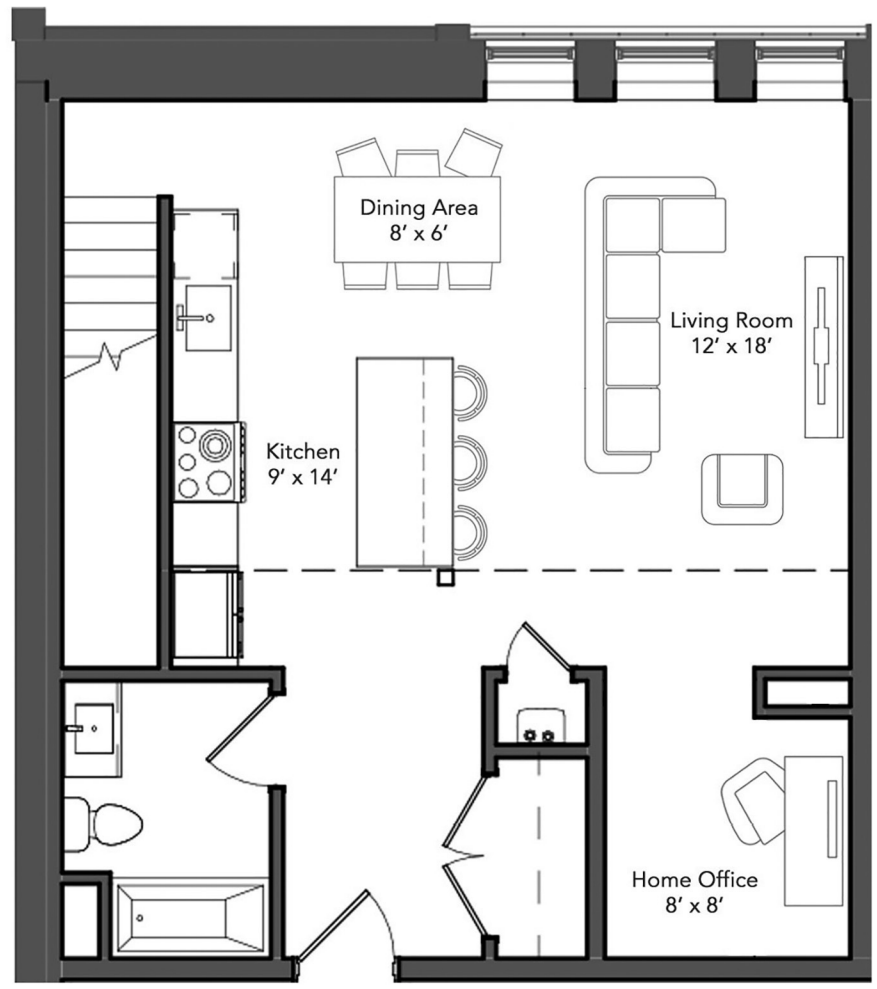

ALLSTON HALL

www.AllstonHall.com

UNIT 202
641 SF

\$549,000

2nd Floor

All marketing materials including renderings and floorplans are subject to change and are subject to errors and omissions. Square footages and dimensions are approximate.

ALLSTON HALL

www.AllstonHall.com

UNIT 401
1,145 SF

\$688,000

Lower Level Floorplan | 800 SF

4th Floor

All marketing materials including renderings and floorplans are subject to change and are subject to errors and omissions. Square footages and dimensions are approximate.

www.AllstonHall.com

UNIT 401
1,145 SF

Mezzanine Level Floorplan | 345 SF

4th Floor

All marketing materials including renderings and floorplans are subject to change and are subject to errors and omissions. Square footages and dimensions are approximate.