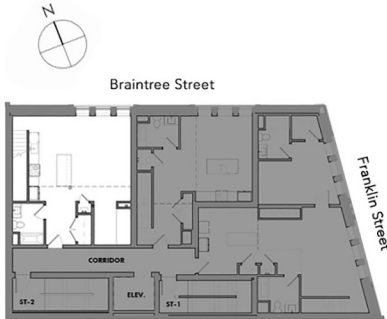

ALLSTON HALL

www.AllstonHall.com

UNIT 202
641 SF

\$549,000

2nd Floor

All marketing materials including renderings and floorplans are subject to change and are subject to errors and omissions. Square footages and dimensions are approximate.

ALLSTON HALL

www.AllstonHall.com

UNIT 401
1,145 SF

\$688,000

Lower Level Floorplan | 800 SF

4th Floor

All marketing materials including renderings and floorplans are subject to change and are subject to errors and omissions. Square footages and dimensions are approximate.

www.AllstonHall.com

UNIT 401
1,145 SF

Mezzanine Level Floorplan | 345 SF

4th Floor

All marketing materials including renderings and floorplans are subject to change and are subject to errors and omissions. Square footages and dimensions are approximate.