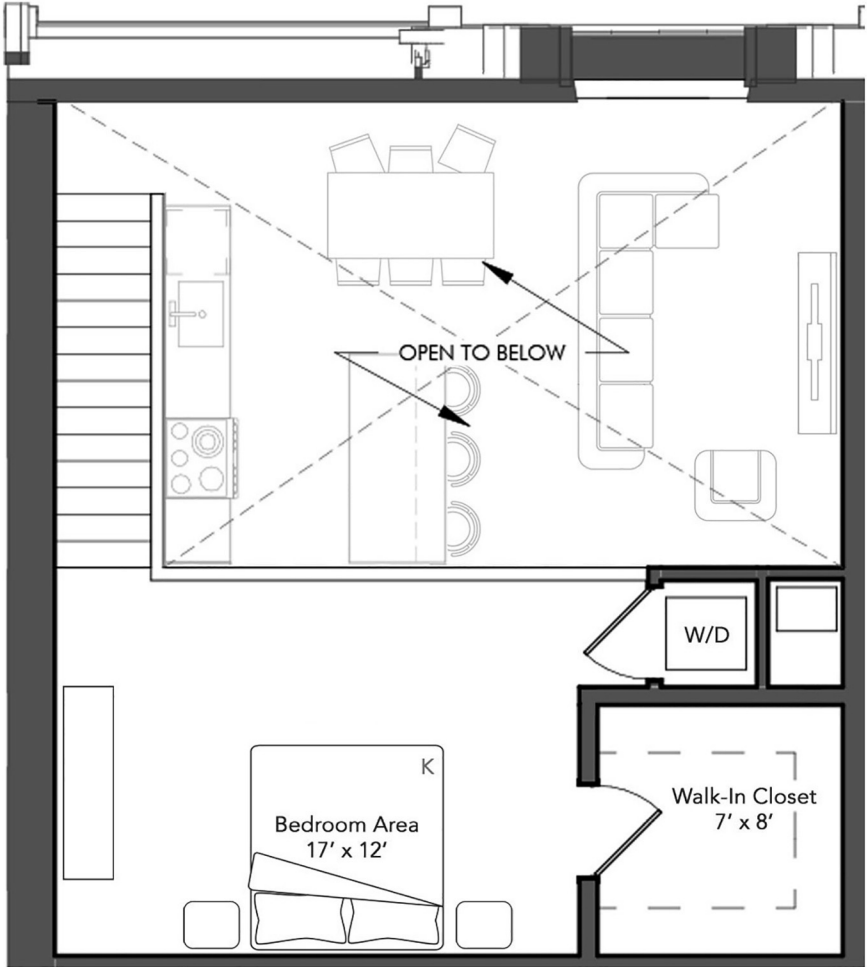

ALLSTON HALL

www.AllstonHall.com

UNIT 202
641 SF

\$549,000

2nd Floor

All marketing materials including renderings and floorplans are subject to change and are subject to errors and omissions. Square footages and dimensions are approximate.

ALLSTON HALL

www.AllstonHall.com

UNIT 401
1,145 SF

\$688,000

Lower Level Floorplan | 800 SF

4th Floor

All marketing materials including renderings and floorplans are subject to change and are subject to errors and omissions. Square footages and dimensions are approximate.

www.AllstonHall.com

UNIT 401
1,145 SF

Mezzanine Level Floorplan | 345 SF

4th Floor

All marketing materials including renderings and floorplans are subject to change and are subject to errors and omissions. Square footages and dimensions are approximate.