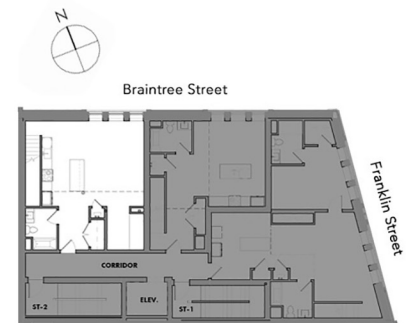

ALLSTON HALL

www.AllstonHall.com

UNIT 202
641 SF

\$565,000

2nd Floor

All marketing materials including renderings and floorplans are subject to change and are subject to errors and omissions. Square footages and dimensions are approximate.

www.AllstonHall.com

UNIT 401
1,145 SF

\$699,000

Lower Level Floorplan | 800 SF

4th Floor

All marketing materials including renderings and floorplans are subject to change and are subject to errors and omissions. Square footages and dimensions are approximate.

UNIT 401

1,145 SF

Mezzanine Level Floorplan | 345 SF

4th Floor

All marketing materials including renderings and floorplans are subject to change and are subject to errors and omissions. Square footages and dimensions are approximate.