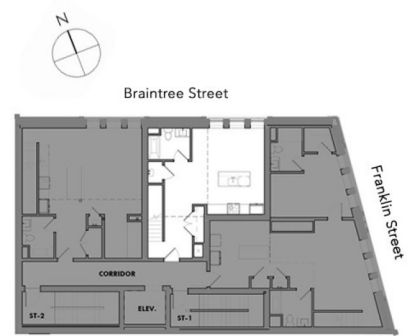

ALLSTON HALL

www.AllstonHall.com

UNIT 202
641 SF

\$565,000

2nd Floor

All marketing materials including renderings and floorplans are subject to change and are subject to errors and omissions. Square footages and dimensions are approximate.

www.AllstonHall.com

UNIT 401
1,145 SF

\$699,000

Lower Level Floorplan | 800 SF

4th Floor

All marketing materials including renderings and floorplans are subject to change and are subject to errors and omissions. Square footages and dimensions are approximate.

UNIT 401

1,145 SF

Mezzanine Level Floorplan | 345 SF

4th Floor

All marketing materials including renderings and floorplans are subject to change and are subject to errors and omissions. Square footages and dimensions are approximate.