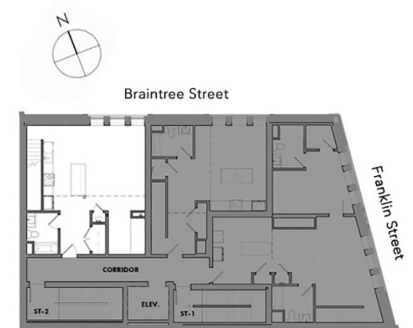

ALLSTON HALL

www.AllstonHall.com

UNIT 202
641 SF

\$565,000

2nd Floor

All marketing materials including renderings and floorplans are subject to change and are subject to errors and omissions. Square footages and dimensions are approximate.

www.AllstonHall.com

UNIT 401
1,145 SF

\$699,000

Lower Level Floorplan | 800 SF

4th Floor

All marketing materials including renderings and floorplans are subject to change and are subject to errors and omissions. Square footages and dimensions are approximate.

UNIT 401

1,145 SF

Mezzanine Level Floorplan | 345 SF

4th Floor

All marketing materials including renderings and floorplans are subject to change and are subject to errors and omissions. Square footages and dimensions are approximate.