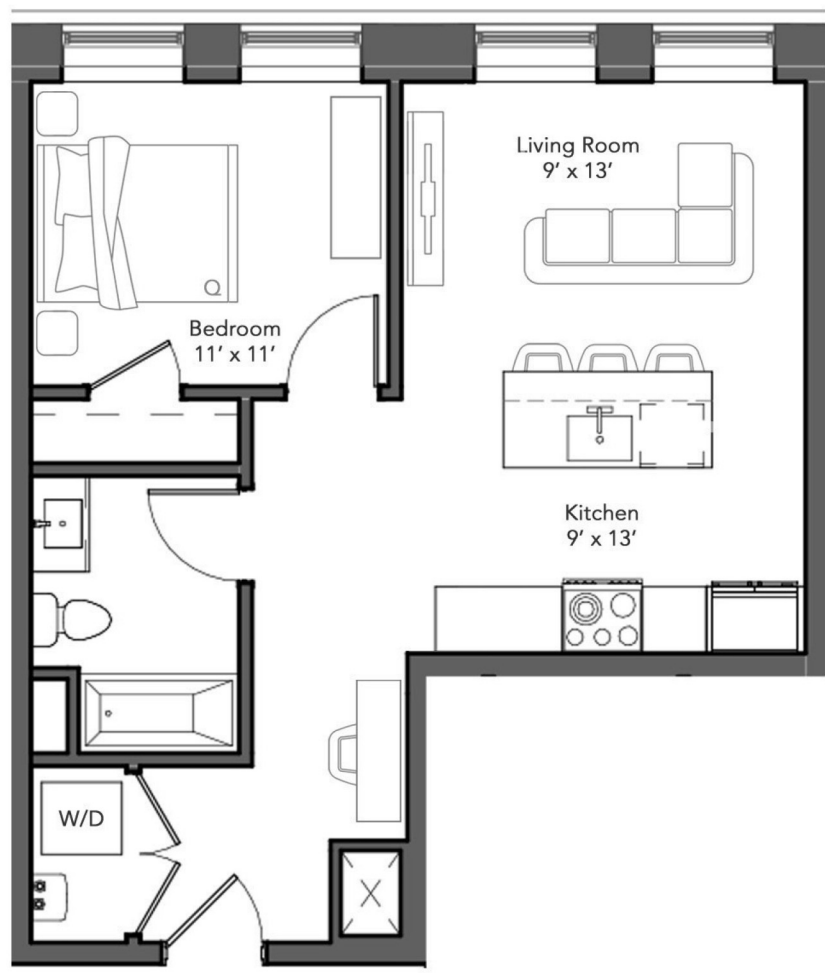

ALLSTON HALL

www.AllstonHall.com

UNIT 202
641 SF

\$565,000

2nd Floor

All marketing materials including renderings and floorplans are subject to change and are subject to errors and omissions. Square footages and dimensions are approximate.

www.AllstonHall.com

UNIT 401
1,145 SF

\$699,000

Lower Level Floorplan | 800 SF

4th Floor

All marketing materials including renderings and floorplans are subject to change and are subject to errors and omissions. Square footages and dimensions are approximate.

UNIT 401

1,145 SF

Mezzanine Level Floorplan | 345 SF

4th Floor

All marketing materials including renderings and floorplans are subject to change and are subject to errors and omissions. Square footages and dimensions are approximate.