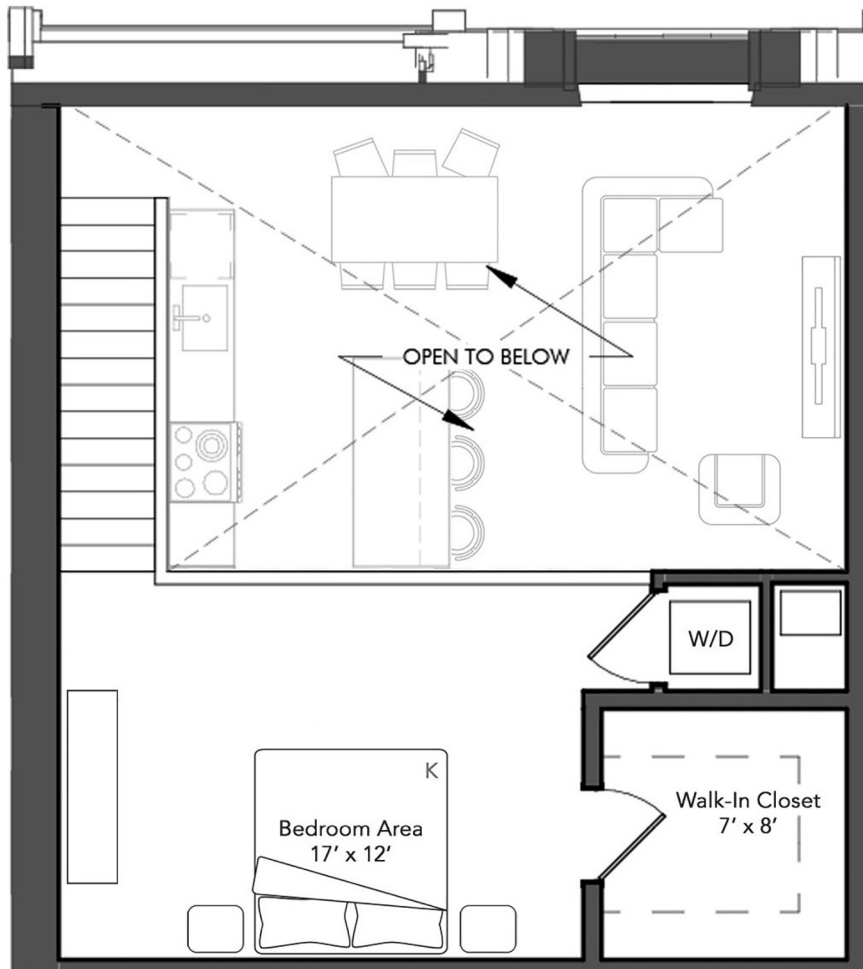

ALLSTON HALL

www.AllstonHall.com

UNIT 202
641 SF

\$565,000

2nd Floor

All marketing materials including renderings and floorplans are subject to change and are subject to errors and omissions. Square footages and dimensions are approximate.

www.AllstonHall.com

UNIT 401
1,145 SF

\$699,000

Lower Level Floorplan | 800 SF

4th Floor

All marketing materials including renderings and floorplans are subject to change and are subject to errors and omissions. Square footages and dimensions are approximate.

UNIT 401

1,145 SF

Mezzanine Level Floorplan | 345 SF

4th Floor

All marketing materials including renderings and floorplans are subject to change and are subject to errors and omissions. Square footages and dimensions are approximate.