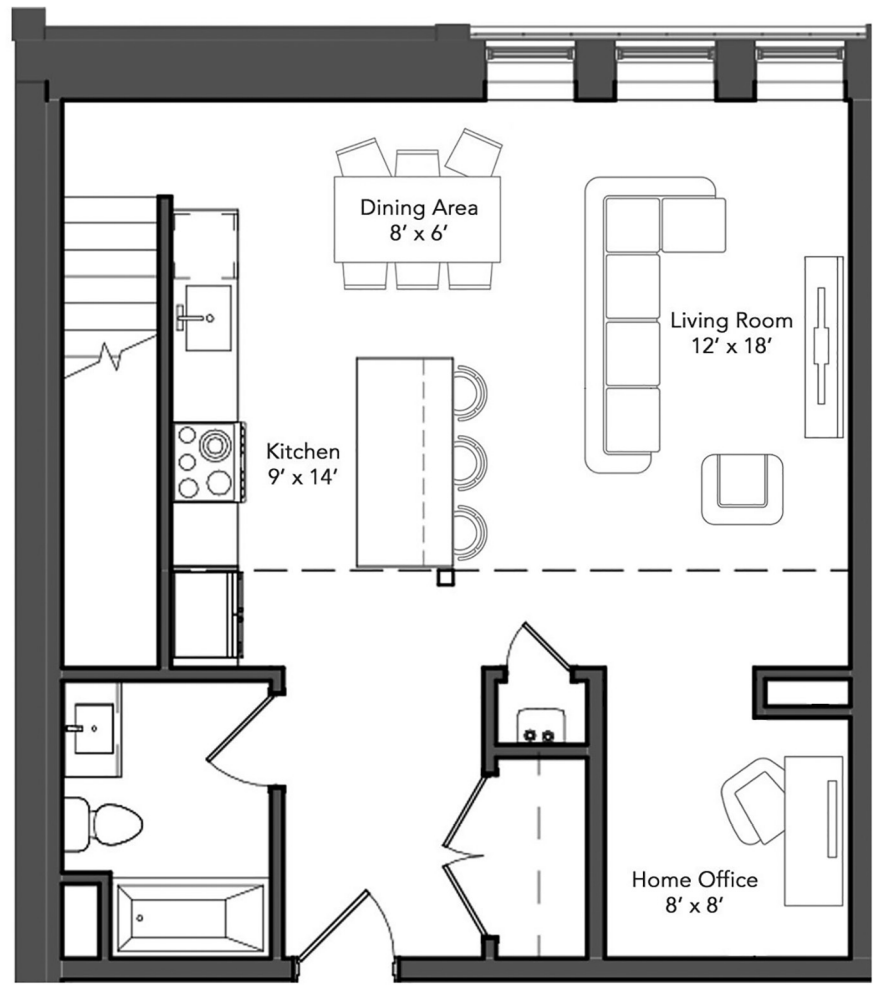

ALLSTON HALL

www.AllstonHall.com

UNIT 202
641 SF

\$565,000

2nd Floor

All marketing materials including renderings and floorplans are subject to change and are subject to errors and omissions. Square footages and dimensions are approximate.

www.AllstonHall.com

UNIT 401
1,145 SF

\$699,000

Lower Level Floorplan | 800 SF

4th Floor

All marketing materials including renderings and floorplans are subject to change and are subject to errors and omissions. Square footages and dimensions are approximate.

UNIT 401

1,145 SF

Mezzanine Level Floorplan | 345 SF

4th Floor

All marketing materials including renderings and floorplans are subject to change and are subject to errors and omissions. Square footages and dimensions are approximate.